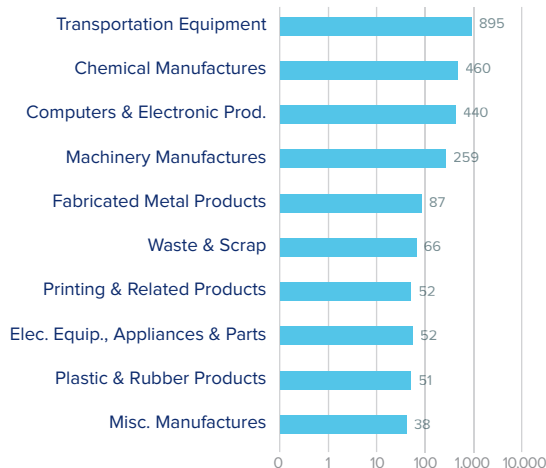

Top Ten Exports to Europe, 2021 ($ millions)

New Hampshire Goods Imports from Europe, 2021

$3.1 bn

Transportation equipment represented 36% of the state's total imports from Europe.

Top European Import Markets, 2021

Country	Imports ($ millions)
Germany	620
Poland	619
Sweden	254
Italy	235
United Kingdom	222