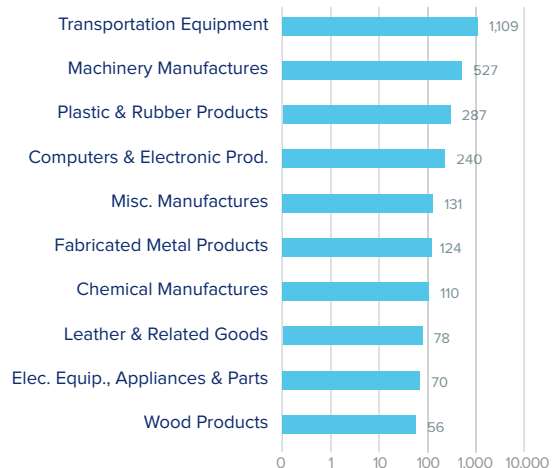

Top Ten Imports from Europe, 2021 ($ millions)

Sources: Bureau of Economic Analysis; U.S. Census Bureau; U.S. Department of Commerce; SelectUSA.