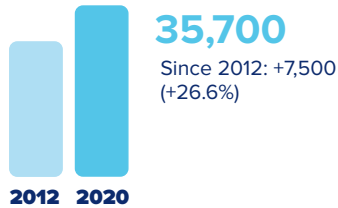

New Hampshire and Europe

Employment within New Hampshire, 2020

Country	Employment
United Kingdom	12,900
Netherlands	7,500
Canada	6,200
Japan	4,900
France	4,100

On a country basis, U.K. companies operating in New Hampshire represented 26% of total foreign affiliate employment in New Hampshire, with U.K. multinationals supporting approximately 2,600 more jobs in 2020 than in 2012.

*Netherlands employment data suppressed to avoid disclosure of individual company data. Range of 5,000 to 9,999 employees given.

Jobs directly supported by European investment. Total European-related jobs are likely to be higher, because these figures do not include jobs created by trade flows, indirect employment effects through distributors or suppliers, or via non-equity arrangements such as strategic alliances, joint ventures, or other deals.