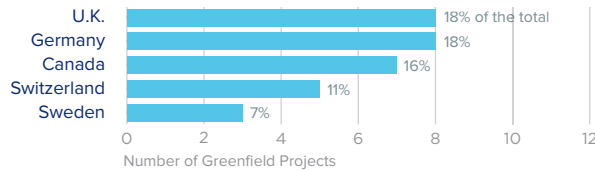

Sources of Greenfield Foreign Direct Investment (FDI)

Number of projects does not directly translate to value of projects or jobs added. Greenfield FDI is investment in new assets. Greenfield projects listed on the right hand side are Greenfield projects in the state from all countries.

New Hampshire Goods Exports to Europe, 2021

$2.5 bn

Transportation equipment and chemicals were the top two exports to Europe from New Hampshire in 2021. Combined these two exports made up almost 55% of the state's total exports to Europe.

Top European Export Markets, 2021

Country	Exports ($ millions)
Germany	915
Ireland	336
Netherlands	201
France	177
United Kingdom	150