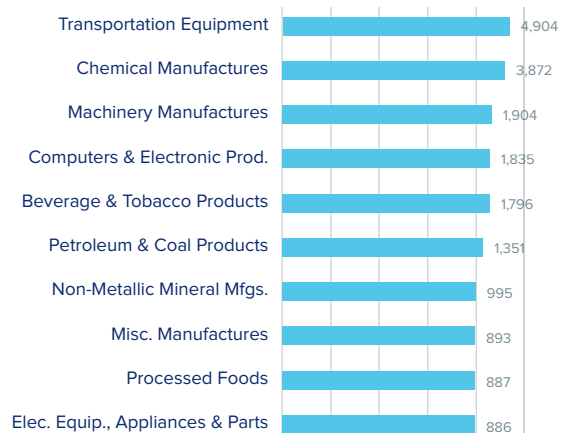

Top Ten Imports from Europe, 2021 ($ millions)

Sources: Bureau of Economic Analysis; U.S. Census Bureau; U.S. Department of Commerce; SelectUSA.