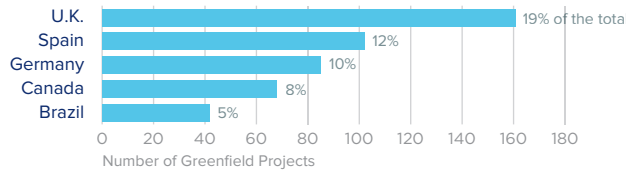

Florida and Europe

224,200

Since 2012: +57,300 (+34.3%)

European companies account for **63%** of foreign affiliate jobs

Employment within Florida, 2020

Country	Employment
United Kingdom	66,900
Canada	54,000
Germany	34,000
France	32,700
Switzerland	29,400

On a country basis, U.K. companies operating in Florida represented 19% of total foreign affiliate employment in Florida, with U.K. multinationals supporting approximately 20,400 more jobs in 2020 than in 2012.

Jobs directly supported by European investment. Total European-related jobs are likely to be higher, because these figures do not include jobs created by trade flows, indirect employment effects through distributors or suppliers, or via non-equity arrangements such as strategic alliances, joint ventures, or other deals.

Sources of Greenfield Foreign Direct Investment (FDI)

848
Greenfield Projects
(July 2011 - June 2021)

Number of projects does not directly translate to value of projects or jobs added. Greenfield FDI is investment in new assets. Greenfield projects listed on the right hand side are Greenfield projects in the state from all countries.

Florida Goods Exports to Europe, 2021

$9.7 bn

Transportation Equipment accounts for about 27% of Florida's total exports to Europe.

Top European Export Markets, 2021

Country	Exports ($ millions)
United Kingdom	1,720
Germany	1,454
Netherlands	1,143
Italy	770
France	759