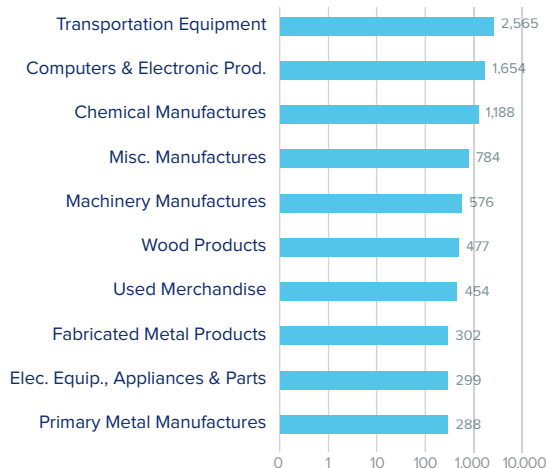

Top Ten Exports to Europe, 2021 ($ millions)

Florida Goods Imports from Europe, 2021

$26.0 bn

Florida's imports from Europe are concentrated in transportation equipment and chemicals, representing a 19% and 15% share of the state's total imports from Europe, respectively.

Top European Import Markets, 2021

Country	Imports ($ millions)
Germany	4,729
France	3,335
Ireland	3,204
Italy	2,735
United Kingdom	2,204