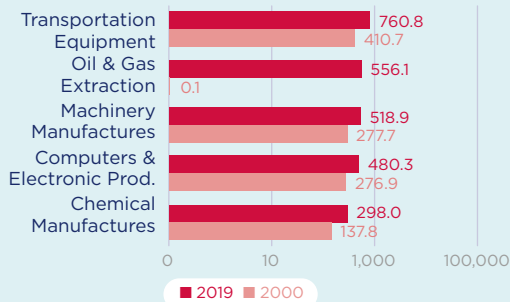

Top Five U.S. Goods Exports to Norway ($ millions)