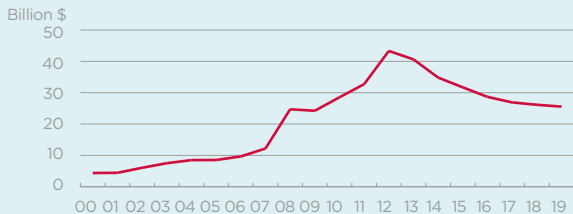

\$25.6 bn

\$24.2 bn

Foreign Direct Investment (FDI), 2019

Foreign Direct Investment (FDI), 2019

Norway's FDI in the U.S. fell slightly in 2019 to \$26 billion, which is roughly equivalent to U.S. FDI in Norway. The employment balance, however, is heavily skewed in favor of Norway, with U.S. foreign affiliates employing roughly 43,000 Norwegian workers, according to 2019 estimates – a significant figure compared to the 8,000 workers employed by Norwegian companies in the U.S.

U.S. FDI Position in Norway

Norway FDI Position in the U.S.

Foreign direct investment position, historic-cost basis, 2000-2019.

\$3.9 bn

U.S. Goods Exports to Norway, 2019

\$6.5 bn

U.S. Goods Imports from Norway, 2019