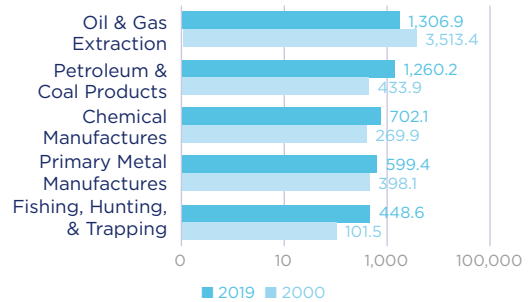

Top Five U.S. Goods Imports from Norway ($ millions)