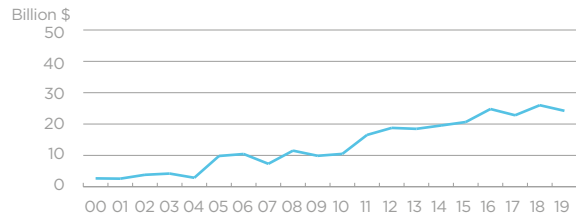

\$25.6 bn

\$24.2 bn

Foreign Direct Investment (FDI), 2019

Foreign Direct Investment (FDI), 2019

Norway's FDI in the U.S. fell slightly in 2019 to \$26 billion, which is roughly equivalent to U.S. FDI in Norway. The employment balance, however, is heavily skewed in favor of Norway, with U.S. foreign affiliates employing roughly 43,000 Norwegian workers, according to 2019 estimates – a significant figure compared to the 8,000 workers employed by Norwegian companies in the U.S.

U.S. FDI Position in Norway

Norway FDI Position in the U.S.

Foreign direct investment position, historic-cost basis, 2000-2019.

\$3.9 bn

U.S. Goods Exports to Norway, 2019

\$6.5 bn

U.S. Goods Imports from Norway, 2019