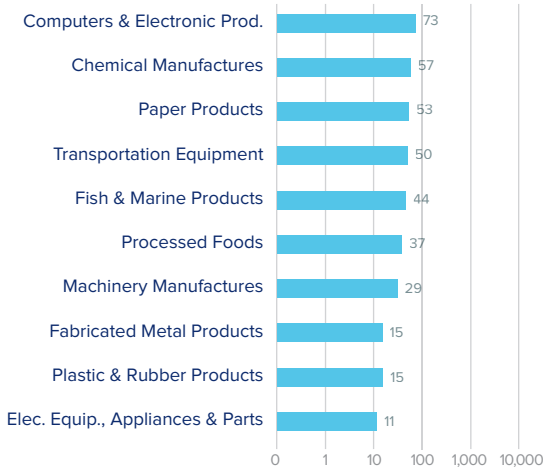

Top Ten Exports to Europe, 2022 ($ millions)

Maine Goods Imports from Europe, 2022

$1.1 bn

Petroleum & coal products represent 25% of Maine's total imports from Europe, followed by machinery and transportation equipment.

Top European Import Markets, 2022

Country	Imports ($ millions)
Germany	165
Netherlands	139
Faroe Islands	106
France	95
Italy	87