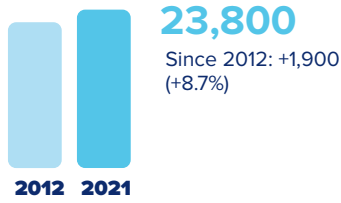

 **Maine and Europe**

Employment within Maine, 2021

Country	Employment
Netherlands	17,500
Canada	9,300
United Kingdom	2,300
Germany	1,800
Switzerland	1,500

On a country basis, Dutch companies operating in Maine represented 47% of total foreign affiliate employment in Maine, with Dutch multinationals supporting approximately 17,200 more jobs in 2021 than in 2012.

*Netherlands employment data suppressed to avoid disclosure of individual company data. Range of 10,000 - 24,999 employees given.

Jobs directly supported by European investment. Total European-related jobs are likely to be higher, because these figures do not include jobs created by trade flows, indirect employment effects through distributors or suppliers, or via non-equity arrangements such as strategic alliances, joint ventures, or other deals.