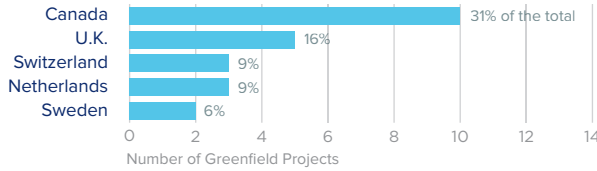

Sources of Greenfield Foreign Direct Investment (FDI)

Number of projects does not directly translate to value of projects or jobs added. Greenfield FDI is investment in new assets. Greenfield projects listed on the right hand side are Greenfield projects in the state from all countries.

Maine Goods Exports to Europe, 2022

$0.5 bn

Maine's exports to Europe are relatively diverse, with top products including computer & electronic products, chemicals, paper products, and transportation equipment.

Top European Export Markets, 2022

Country	Exports ($ millions)
Netherlands	91
Belgium	59
Germany	53
United Kingdom	51
Italy	38