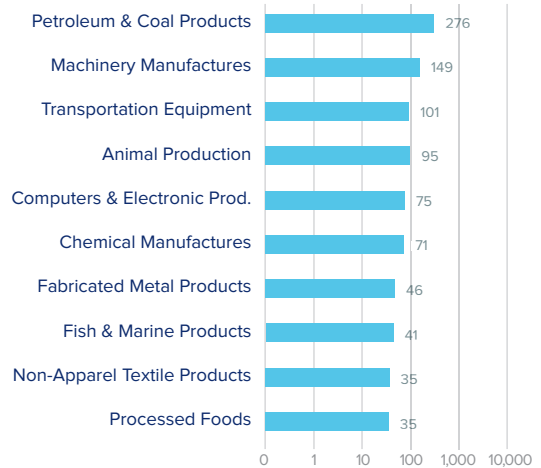

Top Ten Imports from Europe, 2022 ($ millions)

Sources: Bureau of Economic Analysis; U.S. Census Bureau; U.S. Department of Commerce; SelectUSA.