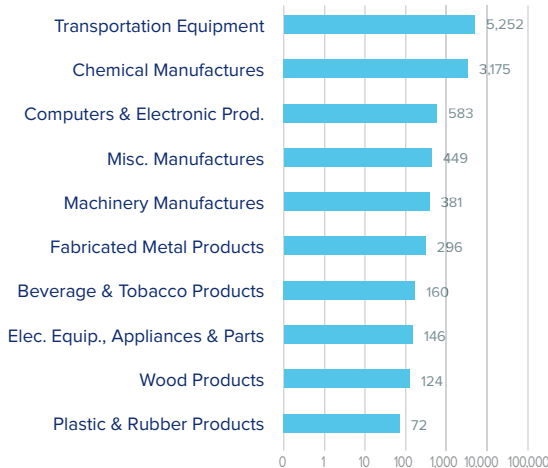

Top Ten Exports to Europe, 2022 ($ millions)

Kentucky Goods Imports from Europe, 2022

$25.3 bn

Chemical manufactures were the state's largest import, followed by transportation equipment.

Top European Import Markets, 2022

Country	Imports ($ millions)
Ireland	4,869
Switzerland	3,893
Germany	3,225
Netherlands	2,770
Italy	2,487