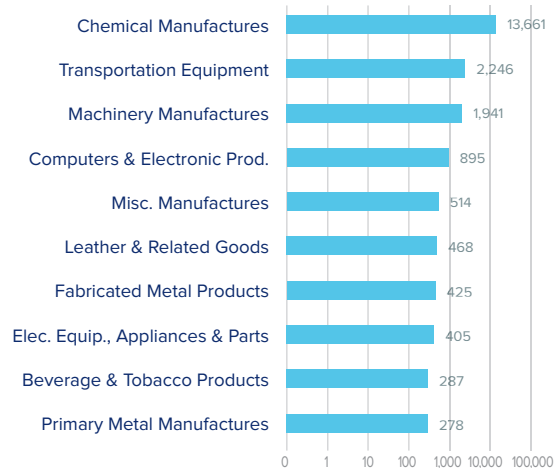

Top Ten Imports from Europe, 2022 ($ millions)

Sources: Bureau of Economic Analysis; U.S. Census Bureau; U.S. Department of Commerce; SelectUSA.