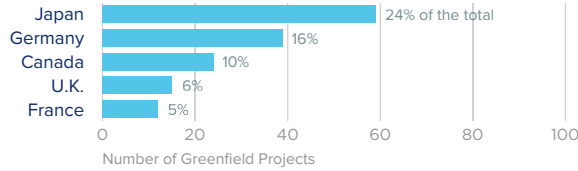

Kentucky and Europe

61,300
Since 2012: +19,200
(+45.6%)

European companies account for **44%** of foreign affiliate jobs

Employment within Kentucky, 2021

Country	Employment
Japan	44,000
Germany	16,800
Canada	11,400
France	11,200
United Kingdom	9,500

On a country basis, German companies operating in Kentucky represented 12% of total foreign affiliate employment in Kentucky, with German multinationals supporting approximately 7,900 more jobs in 2021 than in 2012.

Jobs directly supported by European investment. Total European-related jobs are likely to be higher, because these figures do not include jobs created by trade flows, indirect employment effects through distributors or suppliers, or via non-equity arrangements such as strategic alliances, joint ventures, or other deals.

Sources of Greenfield Foreign Direct Investment (FDI)

244
Greenfield Projects
(July 2013 - June 2023)

Number of projects does not directly translate to value of projects or jobs added. Greenfield FDI is investment in new assets. Greenfield projects listed on the right hand side are Greenfield projects in the state from all countries.

Kentucky Goods Exports to Europe, 2022

$11.0 bn

Reflecting the large presence of automobile manufacturers in the state, Kentucky's top export to Europe in 2022 was transportation equipment (48% of total exports).

Top European Export Markets, 2022

Country	Exports ($ millions)
United Kingdom	3,478
France	2,389
Netherlands	1,381
Austria	1,031
Germany	890