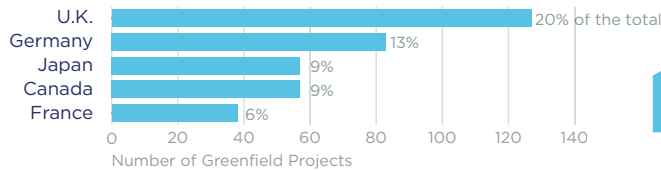

Illinois and Europe

Jobs

2012 2019

227,400

Since 2012: +37,600 (+19.8%)

European companies account for **60%** of foreign affiliate jobs

Employment within Illinois, 2019

Country	Employment
United Kingdom	62,400
Japan	58,000
Germany	47,500
Canada	40,800
France	33,600

On a country basis, U.K. companies operating in Illinois represented 16% of total foreign affiliate employment in Illinois, with U.K. multinationals supporting approximately 3,900 more jobs in 2019 than in 2012.

Jobs directly supported by European investment. Total European-related jobs are likely to be higher, because these figures do not include jobs created by trade flows, indirect employment effects through distributors or suppliers, or via non-equity arrangements such as strategic alliances, joint ventures, or other deals.

Investment

Sources of Greenfield Foreign Direct Investment (FDI)

635
Greenfield Projects
(July 2011 - June 2021)

Number of projects does not directly translate to value of projects or jobs added. Greenfield FDI is investment in new assets. Greenfield projects listed on the right hand side are Greenfield projects in the state from all countries.

Trade

Illinois Goods Exports to Europe, 2020

$11.9 bn

Chemicals and computers & electronic products are top exports, followed by machinery and transportation equipment.

Top European Export Markets, 2020

Country	Exports ($ millions)
Germany	3,509
United Kingdom	1,612
Netherlands	1,394
Belgium	1,051
France	765