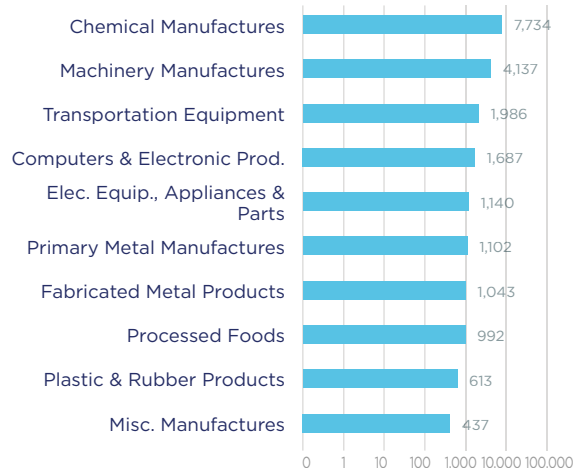

Trade

Illinois Goods Exports to Europe, 2020

\$11.9 bn

Chemicals and computers & electronic products are top exports, followed by machinery and transportation equipment.

Top European Export Markets, 2020

Country	Exports (\$ millions)
Germany	3,509
United Kingdom	1,612
Netherlands	1,394
Belgium	1,051
France	765

Top Ten Exports to Europe, 2020 (\$ millions)

Illinois Goods Imports from Europe, 2020

\$30.6 bn

Chemicals, machinery and transportation equipment were the state's top imports from Europe.

Top European Import Markets, 2020

Country	Imports (\$ millions)
Germany	8,720
Netherlands	7,113
United Kingdom	2,327
Italy	2,214
Ireland	1,991

Top Ten Imports from Europe, 2020 (\$ millions)

Sources: Bureau of Economic Analysis; U.S. Census Bureau; U.S. Department of Commerce; SelectUSA.