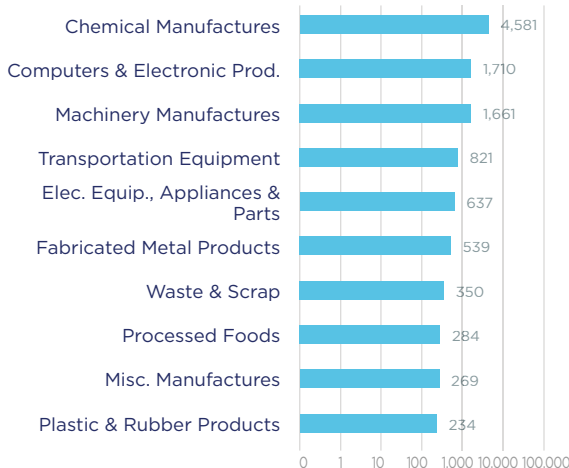

Trade

Illinois Goods Exports to Europe, 2020

\$11.9 bn

Chemicals and computers & electronic products are top exports, followed by machinery and transportation equipment.

Top European Export Markets, 2020

Country	Exports (\$ millions)
Germany	3,509
United Kingdom	1,612
Netherlands	1,394
Belgium	1,051
France	765

Top Ten Exports to Europe, 2020 (\$ millions)

Illinois Goods Imports from Europe, 2020

\$30.6 bn

Chemicals, machinery and transportation equipment were the state's top imports from Europe.

Top European Import Markets, 2020